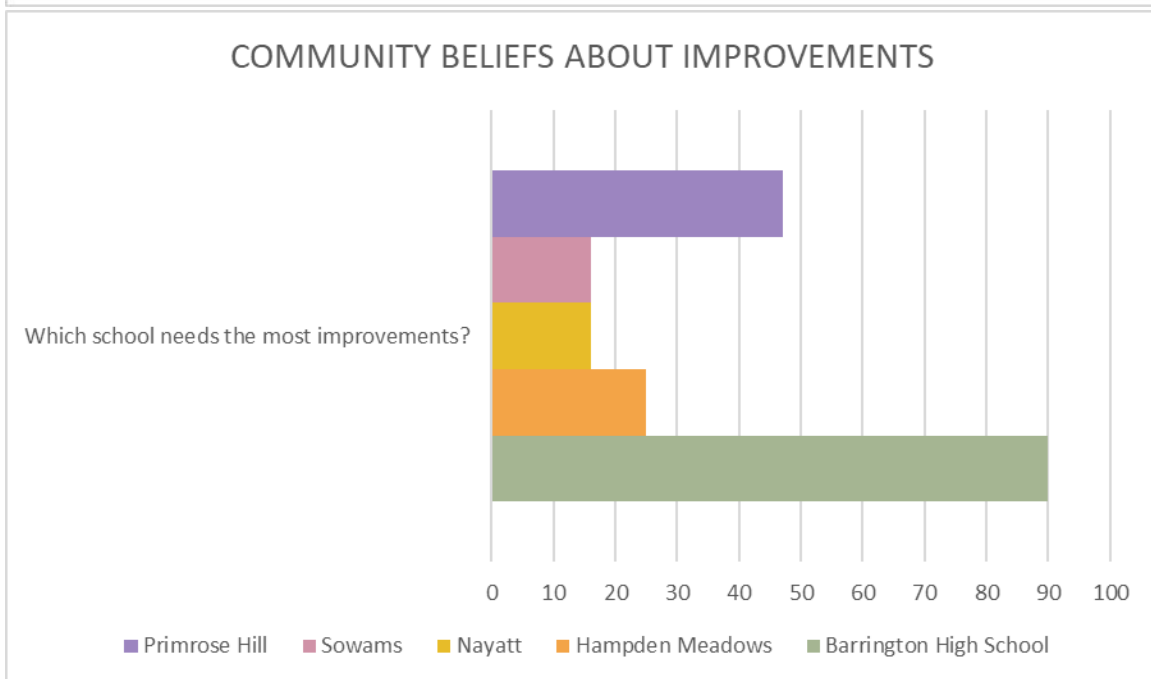

## Results of BSBC Survey Responses Collected Through October 23, 2023

This survey contains responses from **194** unique respondents. Some survey questions allowed for binary responses (“select one”) and some survey questions allowed for multiple responses (“select all that apply”). Please note that this survey does not use quantitative research questions and is NOT presented as a rigorous or scientific sampling of the Town of Barrington. This snapshot of responses is being shared to provide a sense of where some Barrington residents identify on this issue.

### COMMUNITY BELIEFS ABOUT NEED